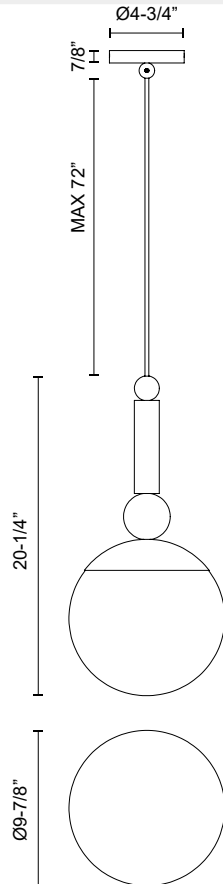

DELILAH PD560510

FIXTURE DIMENSIONS	D9-7/8" x H20-1/4"
LAMP TYPE	E26
MAX WATTAGE	60W
BULB QTY	1
BULBS INCLUDED	No
VOLTAGE	120V
GLASS DETAILS	Clear Glass
MATERIAL	Glass; Steel;
WIRE LENGTH	72"
MINIMUM HANG HEIGHT	24"
SLOPED CEILING ADAPTABLE	Yes
LOCATION	Dry
CANOPY DIMENSIONS	D4-3/4" x E7/8"
PAINT FINISH	BG01; MB01;

[D - Diameter, L - Length, W - Width, H - Height, E - Extension]

AVAILABLE FINISHES:

PD560510BGCL
Brushed
Gold/Clear Glass

PD560510MBCL
Clear Glass/Matte
Black

*For complete warranty terms, please visit: www.aloralighting.com/warranty